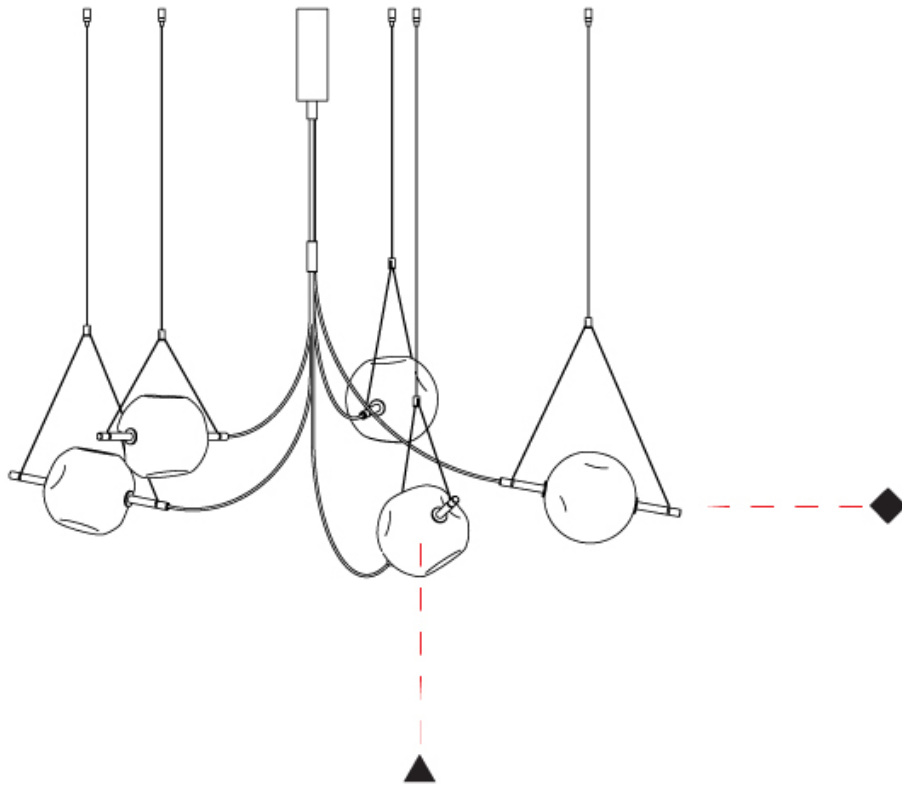

D181004-

PROJECT	_____
TYPE	_____
SPECIFIER	_____
QUANTITY	_____
DATE	_____

D