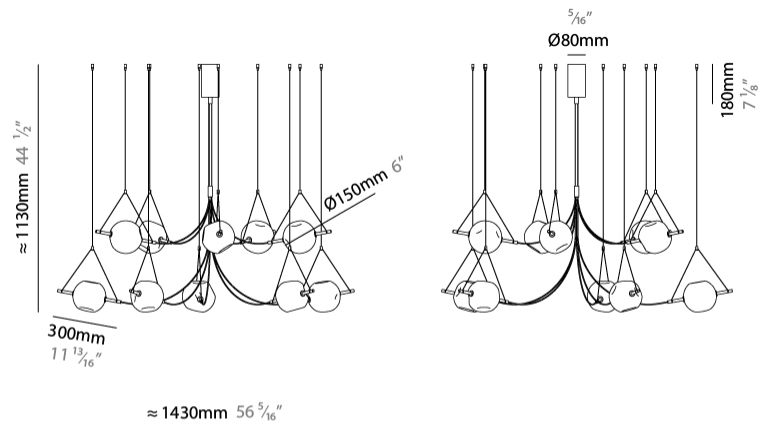

BALANCE SUSPENSION

D181002-

base number   Color   Finish   Finish
Temperature   Options   Options

1. To build a product code in our configurator select the specify button on the base model # product page
2. To build a manual product code on this datasheet choose from the options listed below in blue font and add the suffix to the base model #

GENERAL

Series: Balance
Partner: Artigia
Division: Design
Installation: Suspension
Product Type: Chandelier
Mounting Location: Ceiling
Light Distribution: Direct / Indirect

PHYSICAL

Shape: Abstract
Diameter (mm): 1145
Diameter (in): 55 1/8
Height (mm): 1150
Height (in): 45 1/4
Diffuser: Glass - Clear / Amber / Smoke Gray
Fixture Finish: BBS / BUB / ABR / DRB / DUB / AGD / LBB / DBZ / BBN / PCH / PGO / PBN / WHI / BLK
Accent Finish: CLR / AMB / SMG
Fixture Material: Glass / Metal
Primary Material: Glass

ELECTRICAL

Lamp Type: LED
Input Wattage (W): 43
Dimming: Dali Dimming / Phase Dimming
Driver Included: Yes
Driver Location: Integrated
Driver Class: Class 2
Input Voltage (V): 120
Constant Current (MA): 500
Upon Request: 0-10V Dimming

LED

Number of LEDs: 10
Color Temperature (°K): 2700 / 3000 / 4000
Nominal Lumen (lm): 6280 / 6590 / 6900
Lamp Life (hrs): 50000

OPTICAL

RATINGS AND CERTIFICATIONS

Certified By: Certified for North American Standards
IP rating: IP20

PROJECT _____
TYPE _____
SPECIFIER _____
QUANTITY _____
DATE _____